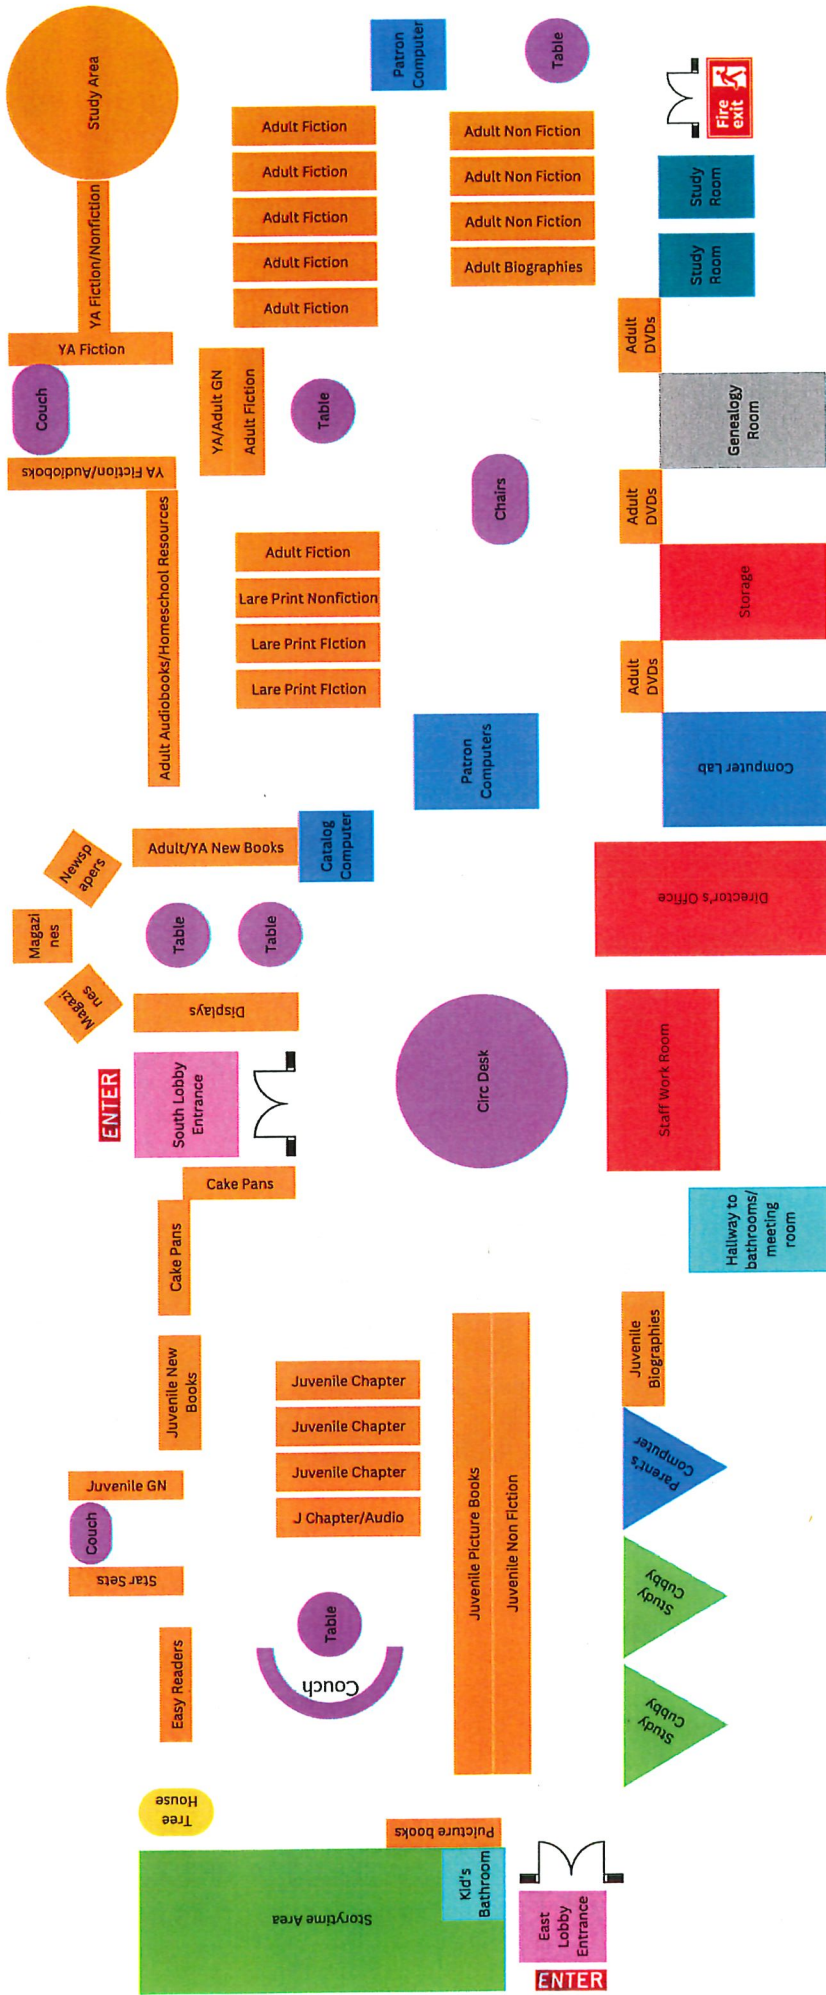

3 Book Help Desk
What to read next, book searches, book club information, and more

Auditorium
Reservation required for use; sign up online or visit any service desk for help

4 Ask Desk
Notary service, reference help, nonfiction search, community info

5 Kids Desk
Information about kid and teen events, collections, resources, supply pick-up

6 Teen Zone Desk
Open daily to humans ages 12-18; ask about hours at the Kids Desk

Study Rooms 1-5
Reservation required for use; sign up online or visit any service desk for help

Meeting Rooms A & C
Reserve online, by phone, or at the Tech Desk; max capacity: 8

Osma Room
Table, microfilm, and genealogy and local history resources; max capacity: 6

DownHall Books
Browse used books; pay what you can on the honor system — happy reading!

 Men's Restroom

 Women's Restroom

Hours:
 Monday-Thursday
 9:00am-8:00pm
 Fridays
 9:00am-5:00pm
 Saturdays
 9:00am-3:00pm

@BurlingtonBranch on Facebook

EXIT

Children's Play Area

Picture & Chapter Books

Library of Things