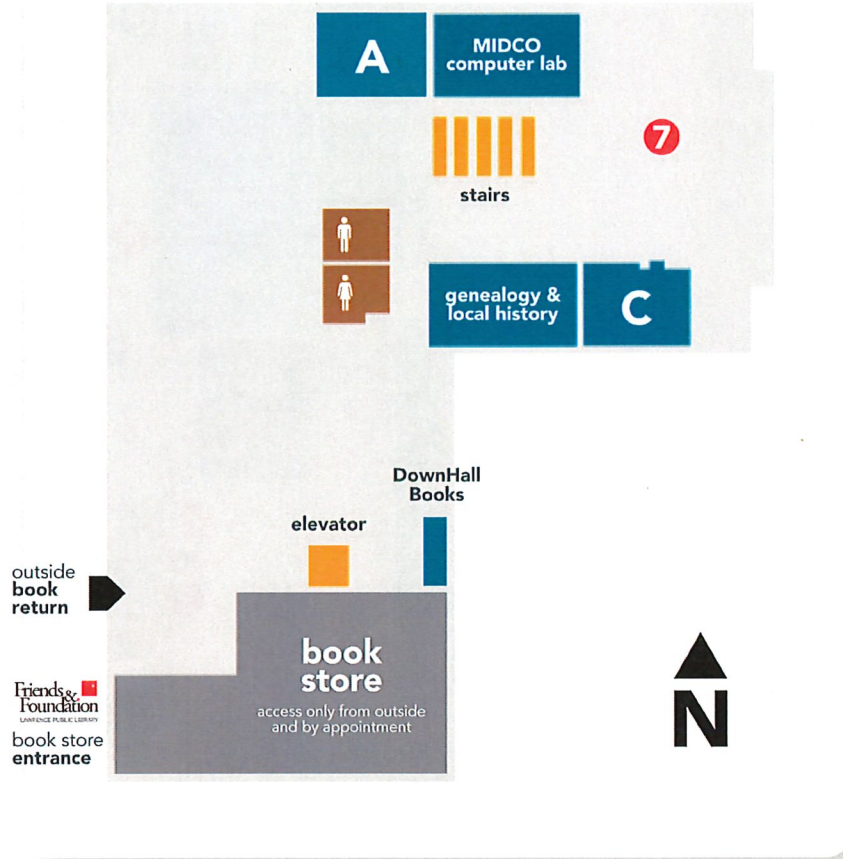

Imagine more.

707 Vermont Street
Lawrence, Kansas 66044
785-843-3833 | lplks.org

LAWRENCE PUBLIC LIBRARY

LOWER LEVEL library map

Computer Lab
1-hr session limit; includes 1 express station, 12 computers, and 1 Mac (for Adobe use by appointment)

Meeting Rooms A & C
Reserve online, by phone, or at the Tech Desk; max capacity: 8

Osma Room
Table, microfilm, and genealogy and local history resources; max capacity: 6

DownHall Books
Browse used books; pay what you can on the honor system — happy reading!

7 Tech Desk
Computer, fax, printing, copying, and basic tech help and answers

LPLFF Book Store
Shop in person by appointment; not accessible from inside; please sign up for a visit at: bit.ly/LPLFFbookappt

Men's Restroom

Women's Restroom